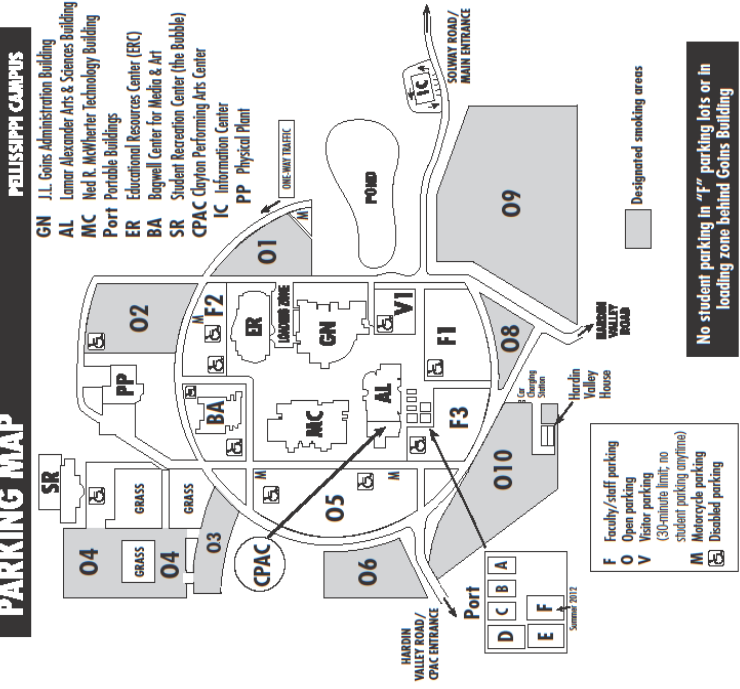

Located in the Goins Auditorium at Pellissippi State College.

Located in the Goins Auditorium at Pellissippi State College.

Center Faith Church

[www.vimeo.com/centerfaith](http://www.vimeo.com/centerfaith)

CenterFaithKnox

Center Faith Church

[www.vimeo.com/centerfaith](http://www.vimeo.com/centerfaith)

CenterFaithKnox

Located in the J.L. Goins Auditorium (GN) at Pellissippi State College.

Parking is available in V1 and O1 Lots.

### PARKING MAP

Located in the J.L. Goins Auditorium (GN) at Pellissippi State College.

Parking is available in V1 and O1 Lots.

### PARKING MAP