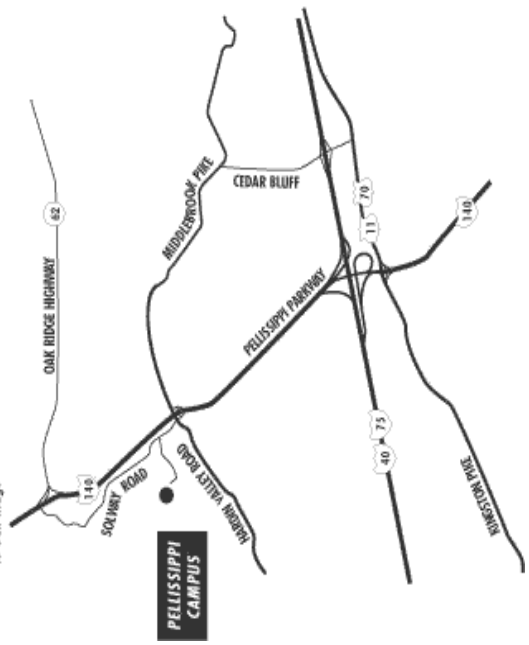

Located in the J.L. Goins Auditorium (GN) at Pellissippi State College.

Parking is available in V1 and O1 Lots.

PARKING MAP